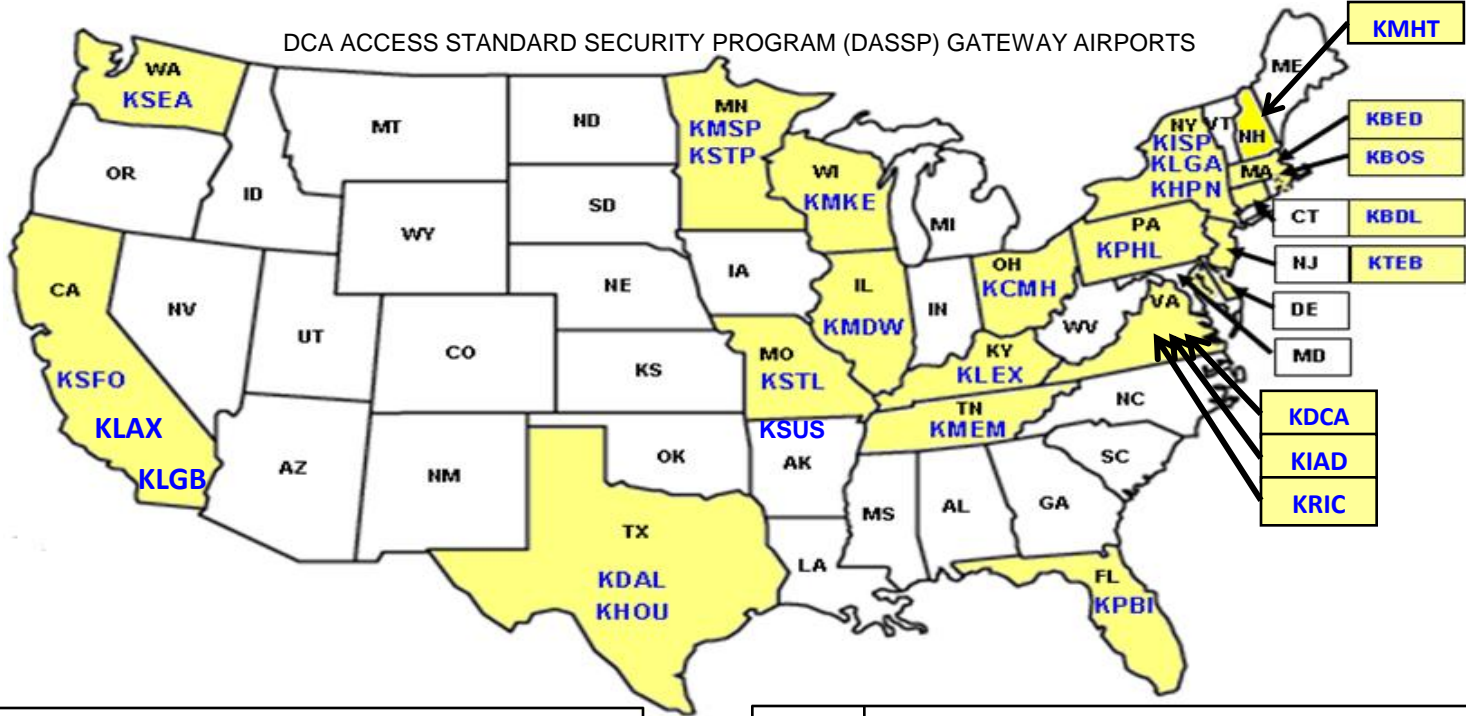

Last Updated
July 14, 2009

DCA ACCESS STANDARD SECURITY PROGRAM (DASSP) GATEWAY AIRPORTS

Gateway	Airport Name, City/State, FBO
KBDL	Bradley International Airport – Windsor Locks, CT – Signature Flight Support
KBED	Bedford Hanscom Airport - Bedford MA - Jet Aviation; Signature Flight Support
KBOS	Boston Logan International Airport - Boston MA - Signature Flight Support
KCMH	Port Columbus International Airport – Columbus, OH – Lane Aviation Corp.
KDAL	Dallas Love Field – Dallas, TX – Business Jet Center; Signature Flight Support
KDCA	Ronald Reagan Washington Nat'l Airport – Arlington, VA – Signature Flight Support
KHOU	William P. Hobby Airport – Houston, TX – Wilson Air Center
KHPN	Westchester County Airport – White Plains, NY – Avitat; Signature Flight Support
KIAD	Washington Dulles International Airport – Dulles, VA – Signature Flight Support
KISP	Long Island MacArthur Airport – Islip, NY – Excel Aire
KLAX	Los Angeles International Airport - Los Angeles, CA - Landmark Aviation
KLEX	Blue Grass Airport – Lexington, KY - TAC Air
KLGa	La Guardia Airport – New York, NY – Sheltair Aviation Services
KLGb	Long Beach Airport - Long Beach, CA - Signature Aviation