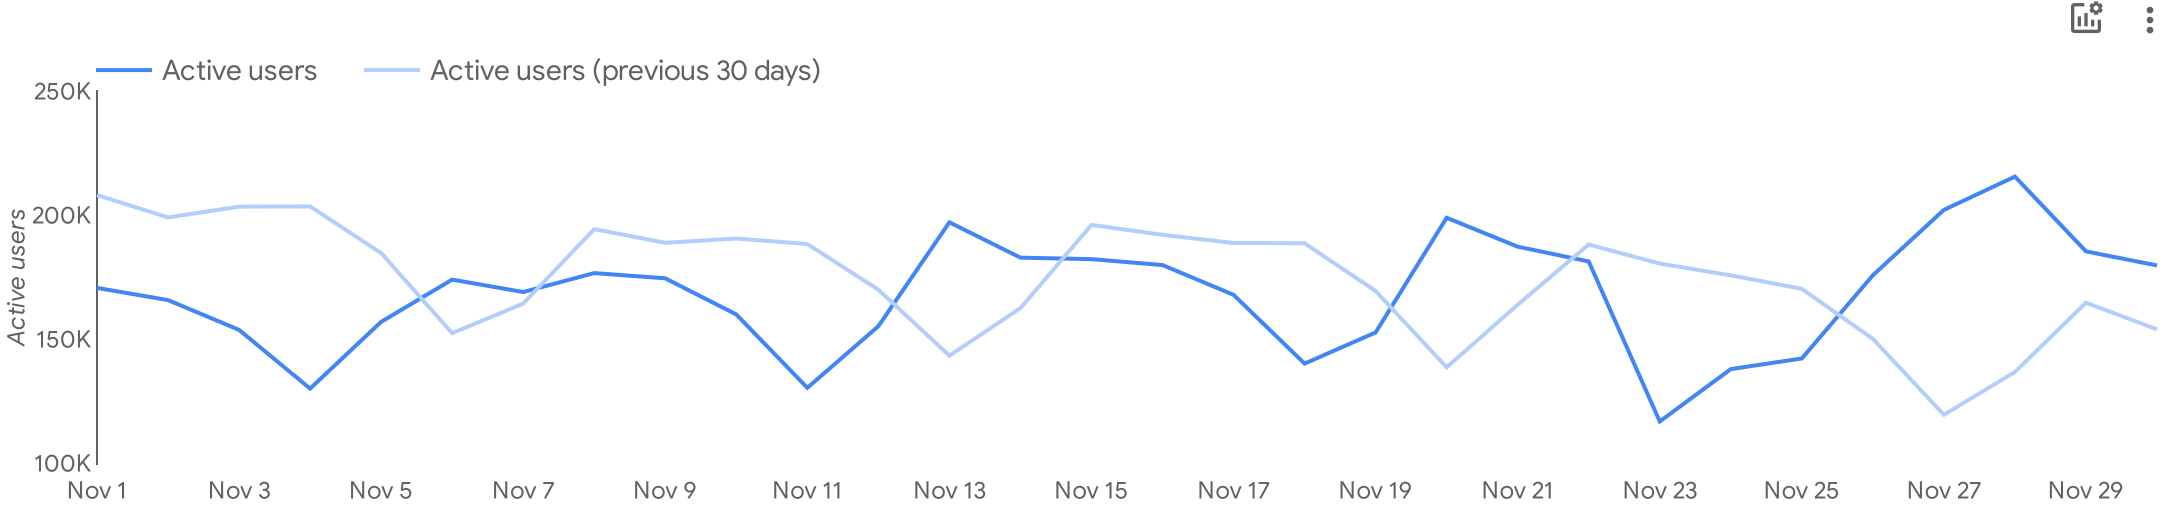

2023 November

Summary

Total users 4.5M ↓ -2.5%	New users 4.2M ↓ -2.2%	New User % 94% ↑ 0.4%	Pct Engaged 94% ↓ -0.7%	Pageviews per User 5.5 ↓ -4.4%	Engagement Time 00:01:12 ↓ -4.8%
---------------------------------------	-------------------------------------	------------------------------------	--------------------------------------	---	---

Trends

Page Views

	Page title	Views	New users	Total users
1.	TSA PreCheck® Transportation Security A...	4,164,412	1,052,756	1,389,767
2.	What Can I Bring? All Transportation Secu...	3,275,737	216,391	390,445
3.	TSA PreCheck® Enrollment Centers Trans...	3,106,927	52,422	524,712
4.	Transportation Security Administration Tr...	1,400,084	431,617	555,502
5.	What Can I Bring? Miscellaneous Transpor...	910,526	4,568	84,390
6.	What Can I Bring? Food Transportation Se...	811,861	59,764	130,448
7.	Liquids Rule Transportation Security Admi...	571,774	157,365	223,846
8.	Identification Transportation Security Ad...	510,320	149,290	196,923
9.	TSA PreCheck® FAQ Transportation Secur...	315,806	52,499	127,228
10.	What Can I Bring? Medical Transportation ...	294,738	5,412	49,586

Top Traffic Sources

Session source	Session medium	Sessions	% Sessions
google	organic	2,757,605	45.5%
(direct)	(none)	1,546,220	25.5%
google	cpc	407,661	6.7%
fbig	social	243,293	4.0%
bing	organic	105,577	1.7%
duckduckgo	organic	57,482	0.9%
yahoo	organic	56,458	0.9%
aa.com	referral	54,266	0.9%
bing	cpc	41,907	0.7%

Top Events

Event name	Event count	% Events	Active users
page_view	24,778,628	43.9%	4,486,234
scroll	7,649,570	13.5%	3,033,026
user_engagement	7,509,678	13.3%	2,652,321
session_start	5,822,097	10.3%	4,460,553
first_visit	4,283,359	7.6%	4,260,008
click	1,388,290	2.5%	970,693
form_start	1,074,180	1.9%	703,388
tsaenrollmentbyidemia.tsa.d...	767,647	1.4%	597,384
form_submit	706,950	1.3%	464,530