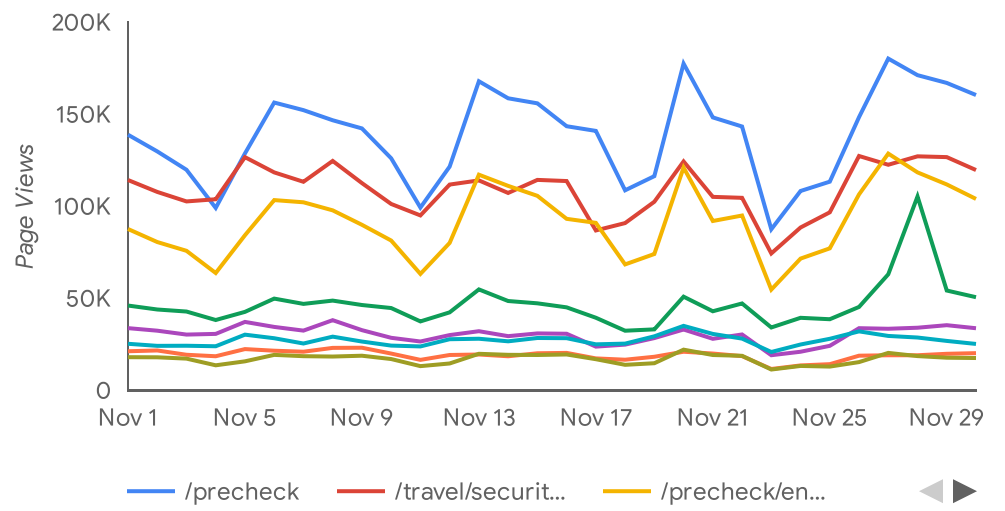

2023 November

Summary

Total users 4.5M ↓ -2.5%	New users 4.2M ↓ -2.2%	New User % 94% ↑ 0.4%	Pct Engaged 94% ↓ -0.7%	Pageviews per User 5.5 ↓ -4.4%	Engagement Time 00:01:12 ↓ -4.8%
---------------------------------------	-------------------------------------	------------------------------------	--------------------------------------	---	---

Trends

Page Views

	Page title	Views	New users	Total users
1.	TSA PreCheck® Transportation Security A...	4,164,412	1,052,756	1,389,767
2.	What Can I Bring? All Transportation Secu...	3,275,737	216,391	390,445
3.	TSA PreCheck® Enrollment Centers Trans...	3,106,927	52,422	524,712
4.	Transportation Security Administration Tr...	1,400,084	431,617	555,502
5.	What Can I Bring? Miscellaneous Transpor...	910,526	4,568	84,390
6.	What Can I Bring? Food Transportation Se...	811,861	59,764	130,448
7.	Liquids Rule Transportation Security Admi...	571,774	157,365	223,846
8.	Identification Transportation Security Ad...	510,320	149,290	196,923
9.	TSA PreCheck® FAQ Transportation Secur...	315,806	52,499	127,228
10.	What Can I Bring? Medical Transportation ...	294,738	5,412	49,586

Top Pages

Page path	Views	% Views	Active users
/precheck	4,157,210	17.0%	1,382,867
/travel/security-screening/whatcanibri...	3,277,255	13.4%	389,734
/precheck/enrollment-centers	2,749,715	11.3%	517,656
/	1,400,486	5.7%	555,011
/travel/security-screening/whatcanibri...	911,218	3.7%	83,923
/travel/security-screening/whatcanibri...	812,115	3.3%	129,948
/travel/security-screening/liquids-rule	571,986	2.3%	223,394
/travel/security-screening/identification	510,462	2.1%	196,450
/precheck/faq	315,848	1.3%	126,531

Top Traffic Sources

Session source	Session medium	Sessions	% Sessions
google	organic	2,757,605	45.5%
(direct)	(none)	1,546,220	25.5%
google	cpc	407,661	6.7%
fbig	social	243,293	4.0%
bing	organic	105,577	1.7%
duckduckgo	organic	57,482	0.9%
yahoo	organic	56,458	0.9%
aa.com	referral	54,266	0.9%
bing	cpc	41,907	0.7%