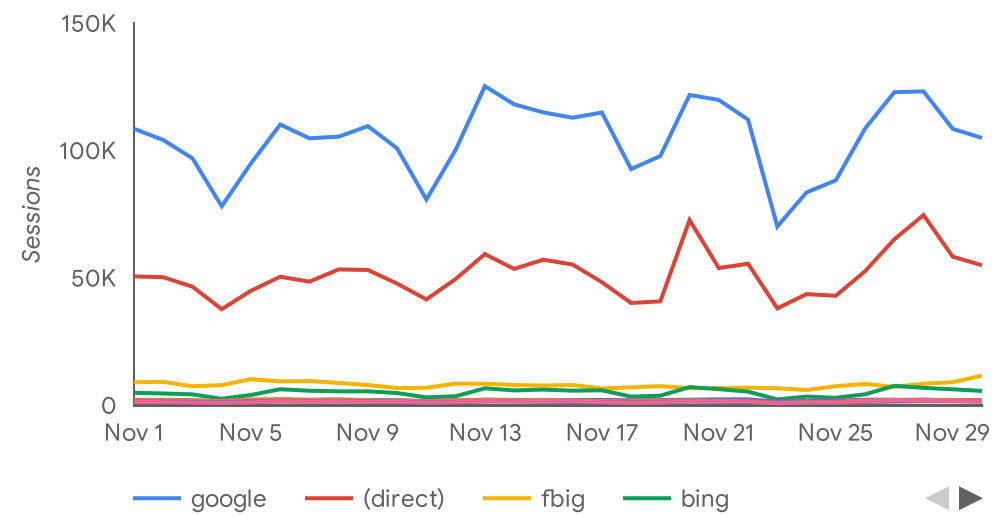

2023 November

Summary

Total users 4.5M ↓ -2.5%	New users 4.2M ↓ -2.2%	New User % 94% ↑ 0.4%	Pct Engaged 94% ↓ -0.7%	Pageviews per User 5.5 ↓ -4.4%	Engagement Time 00:01:12 ↓ -4.8%
---------------------------------------	-------------------------------------	------------------------------------	--------------------------------------	---	---

Trends

Page Views

	Page title	Views	New users	Total users
1.	TSA PreCheck® Transportation Security A...	4,164,412	1,052,756	1,389,767
2.	What Can I Bring? All Transportation Secu...	3,275,737	216,391	390,445
3.	TSA PreCheck® Enrollment Centers Trans...	3,106,927	52,422	524,712
4.	Transportation Security Administration Tr...	1,400,084	431,617	555,502
5.	What Can I Bring? Miscellaneous Transpor...	910,526	4,568	84,390
6.	What Can I Bring? Food Transportation Se...	811,861	59,764	130,448
7.	Liquids Rule Transportation Security Admi...	571,774	157,365	223,846
8.	Identification Transportation Security Ad...	510,320	149,290	196,923
9.	TSA PreCheck® FAQ Transportation Secur...	315,806	52,499	127,228
10.	What Can I Bring? Medical Transportation ...	294,738	5,412	49,586

Top Pages

Page path	Views	% Views	Active users
/precheck	4,157,210	17.0%	1,382,867
/travel/security-screening/whatcanibri...	3,277,255	13.4%	389,734
/precheck/enrollment-centers	2,749,715	11.3%	517,656
/	1,400,486	5.7%	555,011
/travel/security-screening/whatcanibri...	911,218	3.7%	83,923
/travel/security-screening/whatcanibri...	812,115	3.3%	129,948
/travel/security-screening/liquids-rule	571,986	2.3%	223,394
/travel/security-screening/identification	510,462	2.1%	196,450
/precheck/faq	315,848	1.3%	126,531

Top Traffic Sources

Session source	Session medium	Sessions	% Sessions
google	organic	2,757,605	45.5%
(direct)	(none)	1,546,220	25.5%
google	cpc	407,661	6.7%
fbig	social	243,293	4.0%
bing	organic	105,577	1.7%
duckduckgo	organic	57,482	0.9%
yahoo	organic	56,458	0.9%
aa.com	referral	54,266	0.9%
bing	cpc	41,907	0.7%