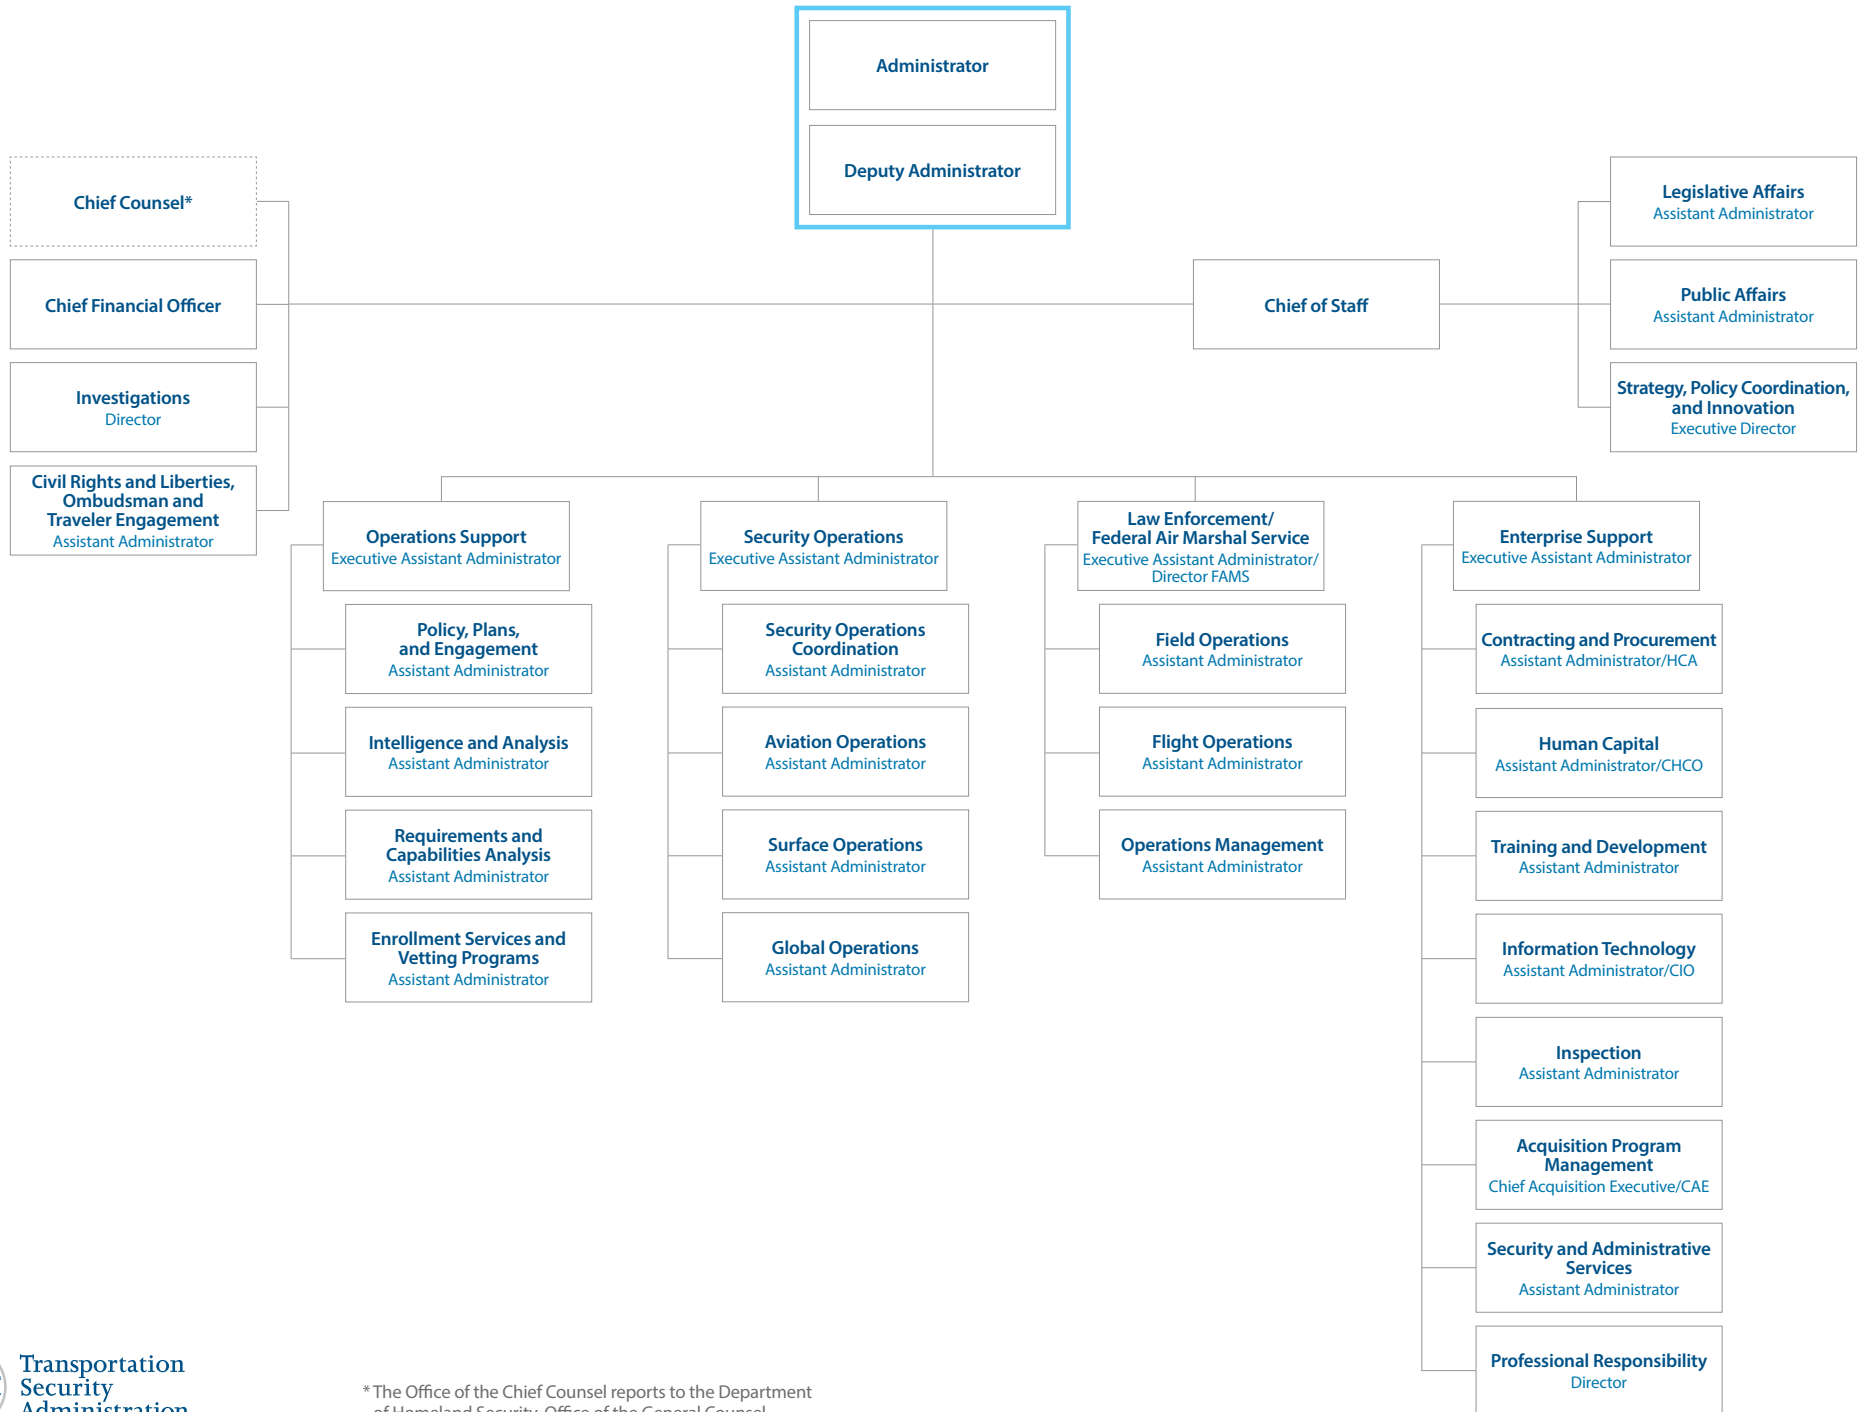

TSA Organizational Chart

*The Office of the Chief Counsel reports to the Department of Homeland Security, Office of the General Counsel