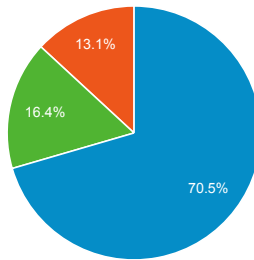

All Users
100.00% Sessions

Total Visits

4,674,836

% of Total: 100.00% (4,674,836)

Avg. Visit Duration

00:01:52

Avg for View: 00:01:52 (0.00%)

Pageviews

9,130,716

% of Total: 100.00% (9,130,716)

Unique Visitors

3,608,276

% of Total: 100.00% (3,608,276)

Avg. Pages / Visit

1.95

Avg for View: 1.95 (0.00%)

Avg. Visits per Visitor

1 2 Other

Total Pageviews

Page Title	Pageviews	Bounce Rate
What Can I Bring? Transportation Security Administration	1,735,674	48.76%
TSA Pre✓® Transportation Security Administration	1,076,453	38.52%
Transportation Security Administration	648,414	33.61%
Liquids Rule Transportation Security Administration	481,117	68.10%
Identification Transportation Security Administration	312,086	71.14%