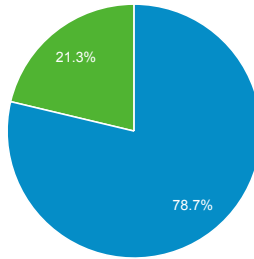

All Users
100.00% Sessions

Total Visits

4,674,836

% of Total: 100.00% (4,674,836)

Avg. Visit Duration

00:01:52

Avg for View: 00:01:52 (0.00%)

Pageviews

9,130,716

% of Total: 100.00% (9,130,716)

Unique Visitors

3,608,276

% of Total: 100.00% (3,608,276)

Avg. Pages / Visit

1.95

Avg for View: 1.95 (0.00%)

Avg. Visits per Visitor

1 2 Other

Total Pageviews

Page Title	Pageviews	Bounce Rate
What Can I Bring? Transportation Security Administration	1,735,674	48.76%
TSA Pre✓® Transportation Security Administration	1,076,453	38.52%
Transportation Security Administration	648,414	33.61%
Liquids Rule Transportation Security Administration	481,117	68.10%
Identification Transportation Security Administration	312,086	71.14%