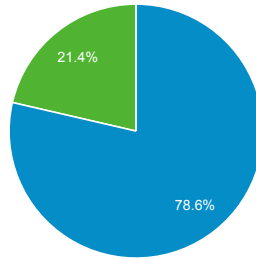

All Users
100.00% Sessions

Total Visits

3,871,735

% of Total: 100.00% (3,871,735)

Avg. Visit Duration

00:01:51

Avg for View: 00:01:51 (0.00%)

Pageviews

7,576,641

% of Total: 100.00% (7,576,641)

Unique Visitors

2,969,868

% of Total: 100.00% (2,969,868)

Avg. Pages / Visit

1.96

Avg for View: 1.96 (0.00%)

Avg. Visits per Visitor

1 2 Other

Total Pageviews

Page Title	Pageviews	Bounce Rate
What Can I Bring? Transportation Security Administration	1,451,926	48.15%
TSA Pre✓® Transportation Security Administration	928,448	36.76%
Transportation Security Administration	545,495	32.42%
Liquids Rule Transportation Security Administration	401,421	68.65%
Identification Transportation Security Administration	260,918	71.38%