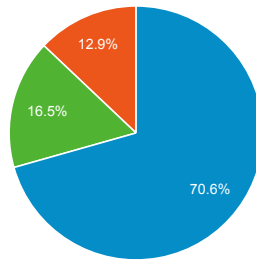

All Users
100.00% Sessions

Total Visits

3,871,735

% of Total: 100.00% (3,871,735)

Avg. Visit Duration

00:01:51

Avg for View: 00:01:51 (0.00%)

Pageviews

7,576,641

% of Total: 100.00% (7,576,641)

Unique Visitors

2,969,868

% of Total: 100.00% (2,969,868)

Avg. Pages / Visit

1.96

Avg for View: 1.96 (0.00%)

Avg. Visits per Visitor

1 2 Other

Total Pageviews

Page Title	Pageviews	Bounce Rate
What Can I Bring? Transportation Security Administration	1,451,926	48.15%
TSA Pre✓® Transportation Security Administration	928,448	36.76%
Transportation Security Administration	545,495	32.42%
Liquids Rule Transportation Security Administration	401,421	68.65%
Identification Transportation Security Administration	260,918	71.38%