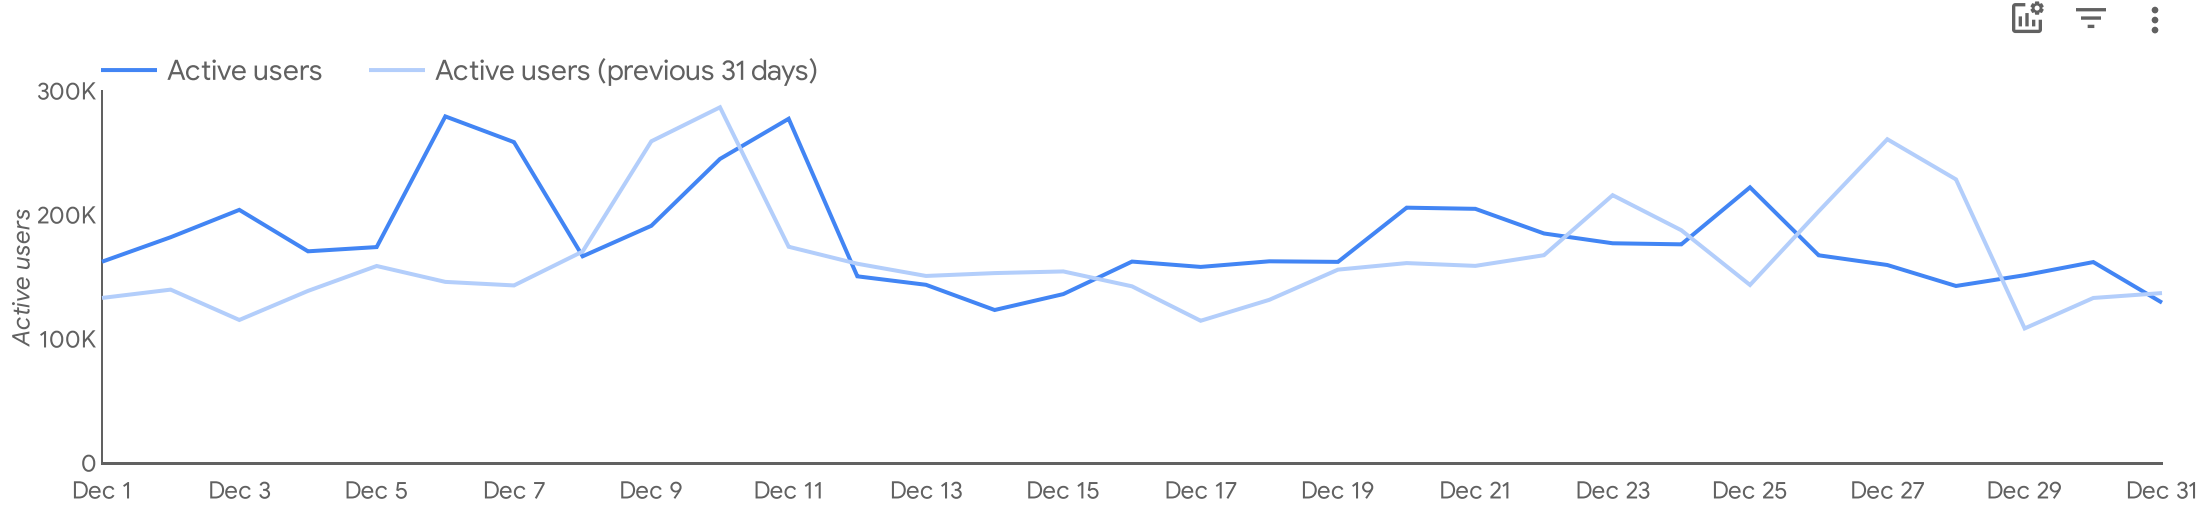

2024 December

Summary

Total users 5.0M ↑ 7.1%	Total Views 37,860,089 ↑ 6.3%	New User % 100% ↑ 1.1%	Pct Engaged 96% ↑ 0.7%	Pageviews per User 7.6 ↓ -0.8%	Engagement Time 00:00:59 ↓ -4.9%

Trends