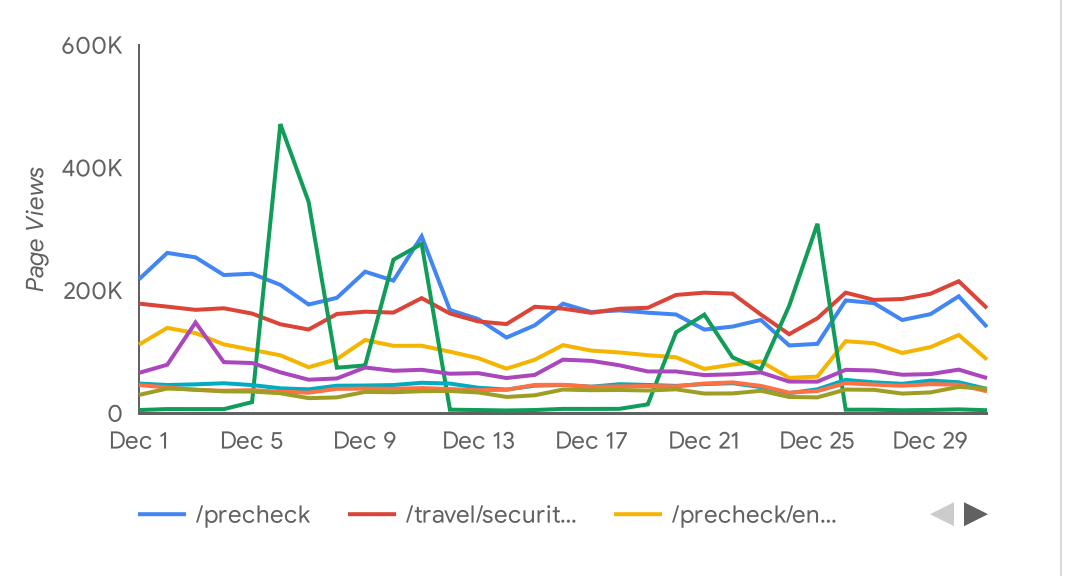

2024 December

Summary

Total users 5.0M ↑ 7.1%	Total Views 37,860,089 ↑ 6.3%	New User % 100% ↑ 1.1%	Pct Engaged 96% ↑ 0.7%	Pageviews per User 7.6 ↓ -0.8%	Engagement Time 00:00:59 ↓ -4.9%
--------------------------------------	--------------------------------------------	-------------------------------------	-------------------------------------	---------------------------------------------	-----------------------------------------------

Trends

Page Views

	Page title	Views	New users	Total users
1.	TSA PreCheck Transportation Security Ad...	5,655,225	937,235	1,220,704
2.	What Can I Bring? All Transportation Secu...	5,297,325	259,391	429,353
3.	TSA PreCheck® Enrollment Centers Trans...	3,538,451	63,756	393,837
4.	TSA Cares Transportation Security Admini...	2,564,469	803,377	718,147
5.	Transportation Security Administration Tr...	2,176,963	443,715	573,739
6.	What Can I Bring? Misc Transportation Se...	1,406,686	8,030	90,958
7.	What Can I Bring? Food Transportation Se...	1,293,352	68,862	139,995
8.	Acceptable Identification at the TSA Check...	1,060,138	222,102	274,406
9.	Liquids, Aerosols, and Gels Rule Transport...	845,455	167,889	215,459
10.	I forgot my Known Traveler Number (KTN)....	496,036	97,742	128,992

Top Pages

Page path	Views	% Views	Active users
/precheck	5,581,359	14.7%	1,210,223
/travel/security-screening/whatcanibri...	5,298,672	14.0%	428,989
/precheck/enrollment-centers	3,046,444	8.0%	378,249
/travel/tsa-cares	2,564,508	6.8%	718,084
/	2,176,061	5.7%	573,072
/travel/security-screening/whatcanibri...	1,407,107	3.7%	90,931
/travel/security-screening/whatcanibri...	1,293,627	3.4%	139,873
/travel/security-screening/identification	1,060,229	2.8%	274,255
/travel/security-screening/liquids-aero...	740,060	2.0%	192,331