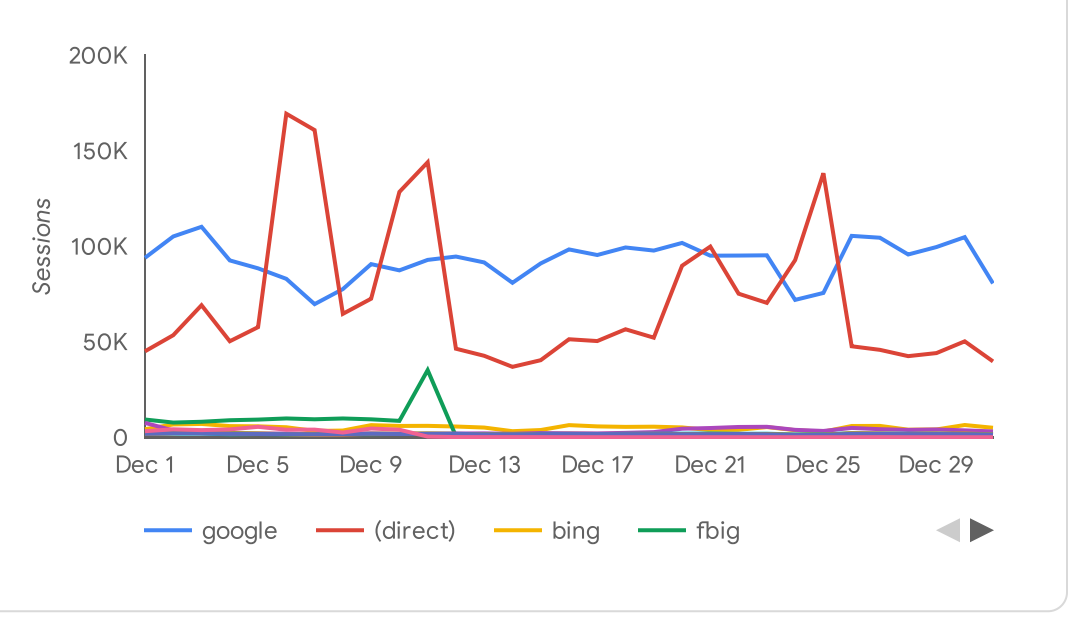

2024 December

Summary

Total users 5.0M ↑ 7.1%	Total Views 37,860,089 ↑ 6.3%	New User % 100% ↑ 1.1%	Pct Engaged 96% ↑ 0.7%	Pageviews per User 7.6 ↓ -0.8%	Engagement Time 00:00:59 ↓ -4.9%
--------------------------------------	--------------------------------------------	-------------------------------------	-------------------------------------	---------------------------------------------	-----------------------------------------------

Trends

Page Views

	Page title	Views	New users	Total users
1.	TSA PreCheck Transportation Security Ad...	5,655,225	937,235	1,220,704
2.	What Can I Bring? All Transportation Secu...	5,297,325	259,391	429,353
3.	TSA PreCheck® Enrollment Centers Trans...	3,538,451	63,756	393,837
4.	TSA Cares Transportation Security Admini...	2,564,469	803,377	718,147
5.	Transportation Security Administration Tr...	2,176,963	443,715	573,739
6.	What Can I Bring? Misc Transportation Se...	1,406,686	8,030	90,958
7.	What Can I Bring? Food Transportation Se...	1,293,352	68,862	139,995
8.	Acceptable Identification at the TSA Check...	1,060,138	222,102	274,406
9.	Liquids, Aerosols, and Gels Rule Transport...	845,455	167,889	215,459
10.	I forgot my Known Traveler Number (KTN)....	496,036	97,742	128,992

Top Traffic Sources

Session source	Session medium	Sessions	% Sessions
google	organic	2,645,384	42.2%
(direct)	(none)	2,212,566	35.3%
google	cpc	236,235	3.8%
fbig	social	126,327	2.0%
bing	organic	103,535	1.7%
dhs.gov	referral	95,164	1.5%
duckduckgo	organic	55,002	0.9%
bing	cpc	54,943	0.9%
yahoo	organic	52,883	0.8%

Top Events

Event name	Event count	% Events	Active users
page_view	37,860,089	51.9%	5,003,060
scroll	9,211,557	12.6%	3,955,248
user_engagement	7,209,058	9.9%	2,456,356
session_start	6,462,373	8.9%	5,002,180
first_visit	5,024,225	6.9%	4,805,215
Click	2,846,567	3.9%	1,170,559
click	1,176,732	1.6%	804,079
form_start	889,648	1.2%	579,909
form_submit	535,377	0.7%	328,425