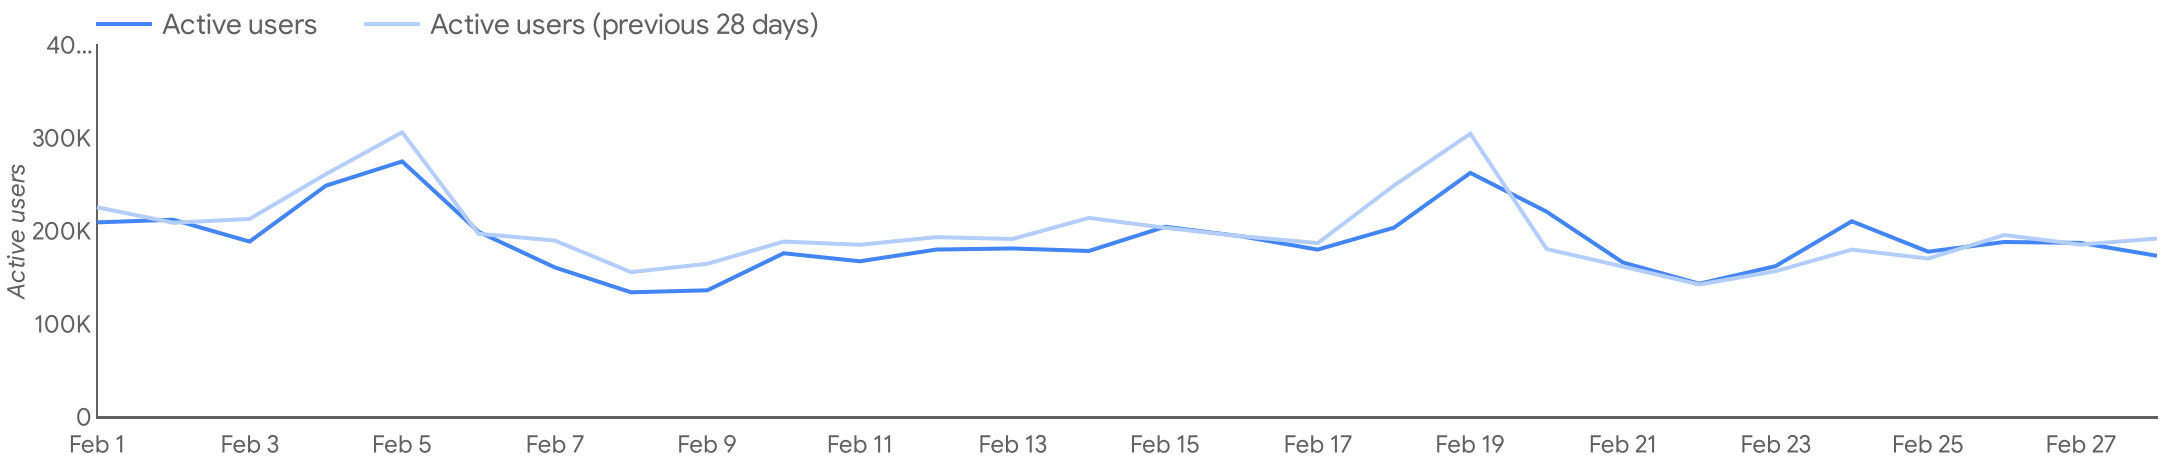

2025 February

Summary

Total users 4.8M -5.3%

Total Views 36,846,265 -4.5%

New User % 98% -0.5%

Pct Engaged 96% 1.2%

Pageviews per User 7.7 0.9%

Engagement Time 00:01:03 0.3%

Trends

Page Views

Table with 4 columns: Page title, Views, New users, Total users. Lists top 10 pages.

Top Pages

Table with 4 columns: Page path, Views, % Views, Active users. Lists top 8 page paths.

Top Traffic Sources

Table with 4 columns: Session source, Session medium, Sessions, % Sessions. Lists top 10 traffic sources.

Top Events

Table with 4 columns: Event name, Event count, % Events, Active users. Lists top 10 events.