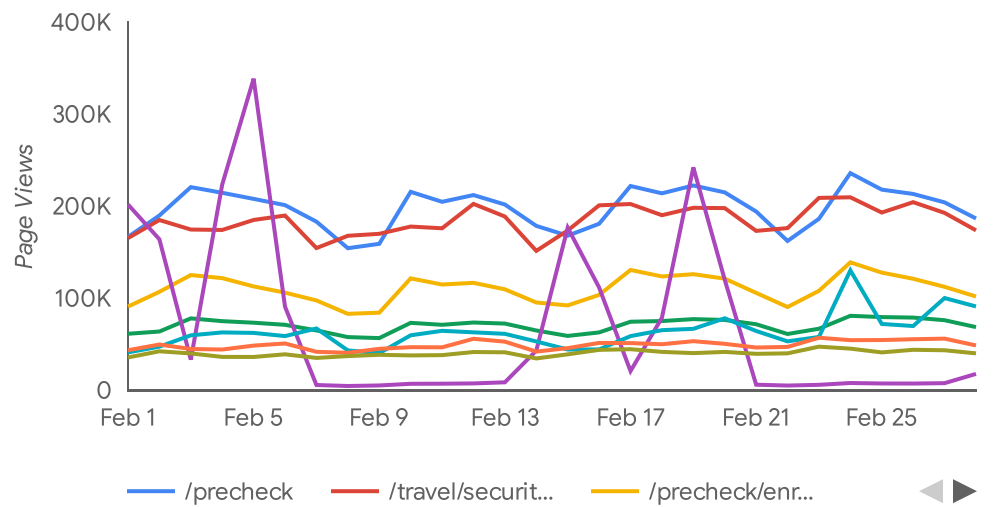

2025 February

Summary

Total users 4.8M -5.3%

Total Views 36,846,265 -4.5%

New User % 98% -0.5%

Pct Engaged 96% 1.2%

Pageviews per User 7.7 0.9%

Engagement Time 00:01:03 0.3%

Trends

Page Views

Table with 4 columns: Page title, Views, New users, Total users. Lists top 10 pages.

Top Pages

Table with 4 columns: Page path, Views, % Views, Active users. Lists top 8 page paths.

Top Traffic Sources

Table with 4 columns: Session source, Session medium, Sessions, % Sessions. Lists top 10 traffic sources.

Top Events

Table with 4 columns: Event name, Event count, % Events, Active users. Lists top 10 events.