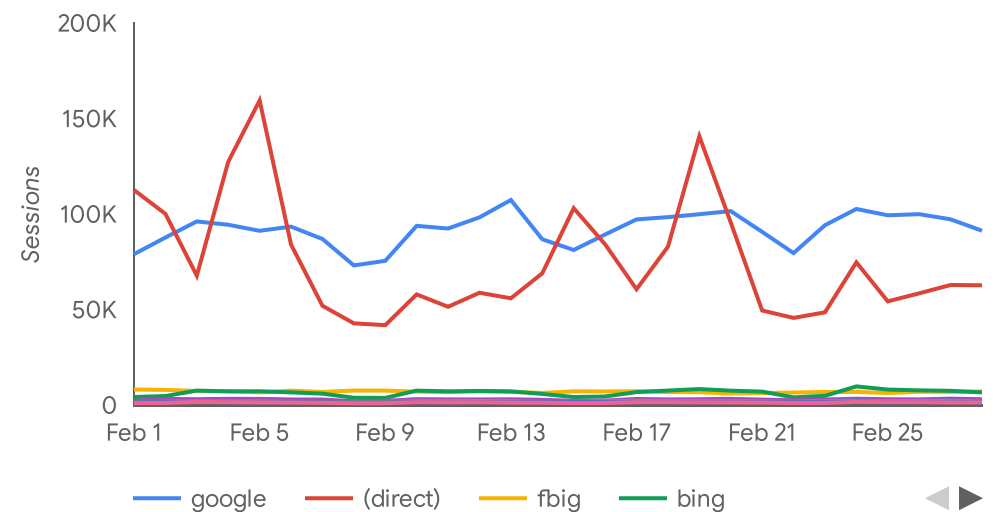

2025 February

Summary

Total users 4.8M -5.3%

Total Views 36,846,265 -4.5%

New User % 98% -0.5%

Pct Engaged 96% 1.2%

Pageviews per User 7.7 0.9%

Engagement Time 00:01:03 0.3%

Trends

Page Views

Table with 4 columns: Page title, Views, New users, Total users. Lists top 10 pages.

Top Pages

Table with 4 columns: Page path, Views, % Views, Active users. Lists top 8 page paths.

Top Traffic Sources

Table with 4 columns: Session source, Session medium, Sessions, % Sessions. Lists top 10 traffic sources.

Top Events

Table with 4 columns: Event name, Event count, % Events, Active users. Lists top 10 events.