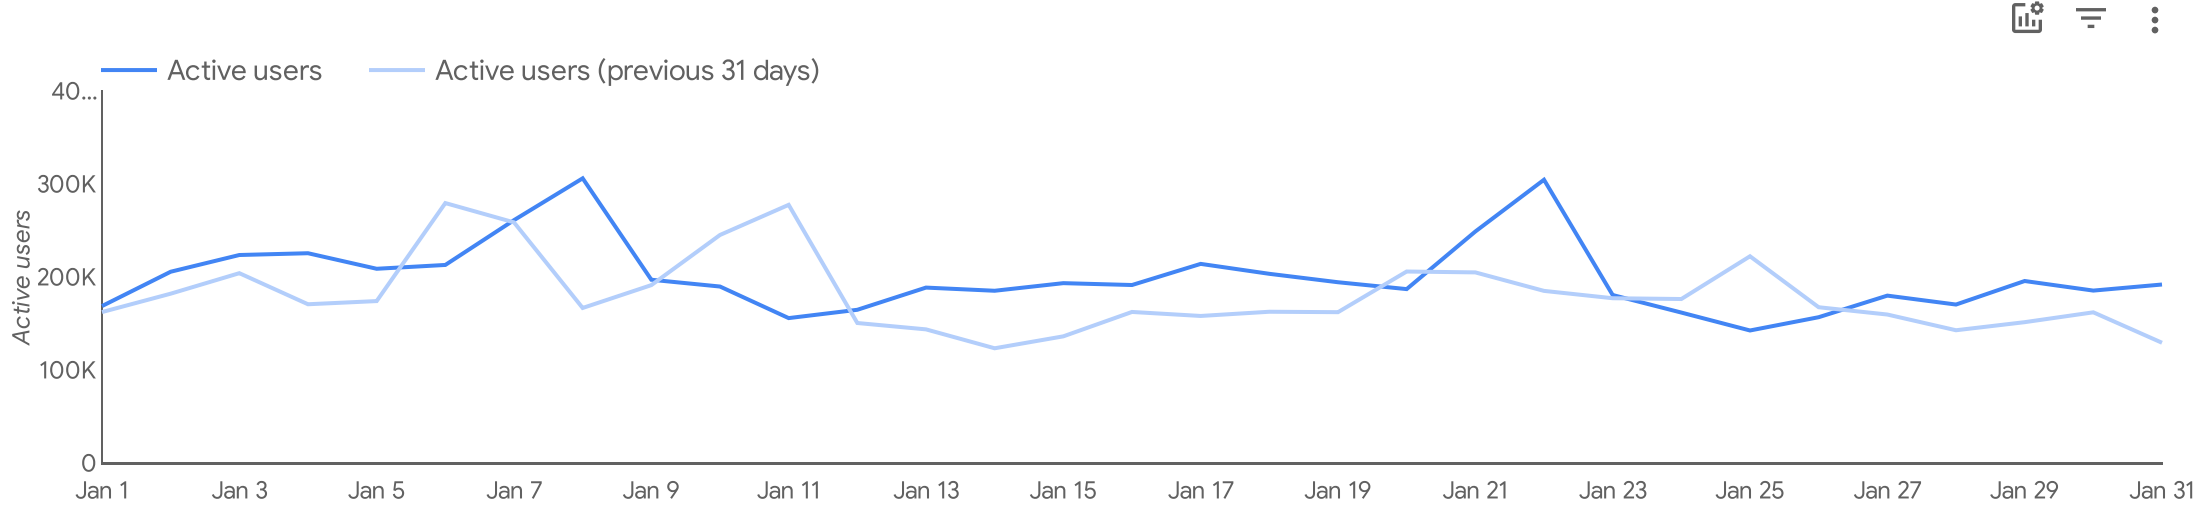

2025 January

Summary

Total users 5.5M ↑ 10.7%	Total Views 42,720,658 ↑ 12.8%	New User % 99% ↓ -1.3%	Pct Engaged 95% ↓ -0.9%	Pageviews per User 7.7 ↑ 1.9%	Engagement Time 00:01:03 ↑ 7.4%
---------------------------------------	---	-------------------------------------	--------------------------------------	--	--

Trends

Page Views

	Page title	Views	New users	Total users
1.	TSA PreCheck Transportation Security Ad...	7,146,741	1,188,632	1,507,908
2.	What Can I Bring? All Transportation Securi...	5,928,193	302,197	473,850
3.	TSA PreCheck® Enrollment Centers Transp...	4,566,473	82,140	494,014
4.	TSA Cares Transportation Security Adminis...	2,271,466	699,915	669,634
5.	Transportation Security Administration Tra...	2,232,991	431,122	571,396
6.	Acceptable Identification at the TSA Check...	1,627,446	355,579	429,895
7.	What Can I Bring? Misc Transportation Sec...	1,505,995	6,772	94,563
8.	What Can I Bring? Food Transportation Sec...	1,274,057	62,403	132,390
9.	Liquids, Aerosols, and Gels Rule Transport...	889,619	170,107	229,535
10.	TSA PreCheck Credit Cards Transportation...	661,395	116,442	177,135

Top Traffic Sources

Session source	Session medium	Sessions	% Sessions
google	organic	2,797,115	39.5%
(direct)	(none)	2,243,199	31.7%
google	cpc	288,694	4.1%
fbig	social	267,565	3.8%
bing	organic	139,195	2.0%
lterable	email	123,729	1.7%
dhs.gov	referral	96,033	1.4%
bing	cpc	70,592	1.0%
yahoo	organic	61,956	0.9%

Top Events

Event name	Event count	% Events	Active users
page_view	42,720,658	51.5%	5,541,717
scroll	10,683,540	12.9%	4,489,498
user_engagement	8,208,336	9.9%	2,734,846
session_start	7,086,622	8.5%	5,537,811
first_visit	5,489,755	6.6%	5,305,067
Click	3,534,529	4.3%	1,443,152
click	1,498,993	1.8%	1,010,128
form_start	1,030,433	1.2%	660,310
form_submit	683,827	0.8%	411,430